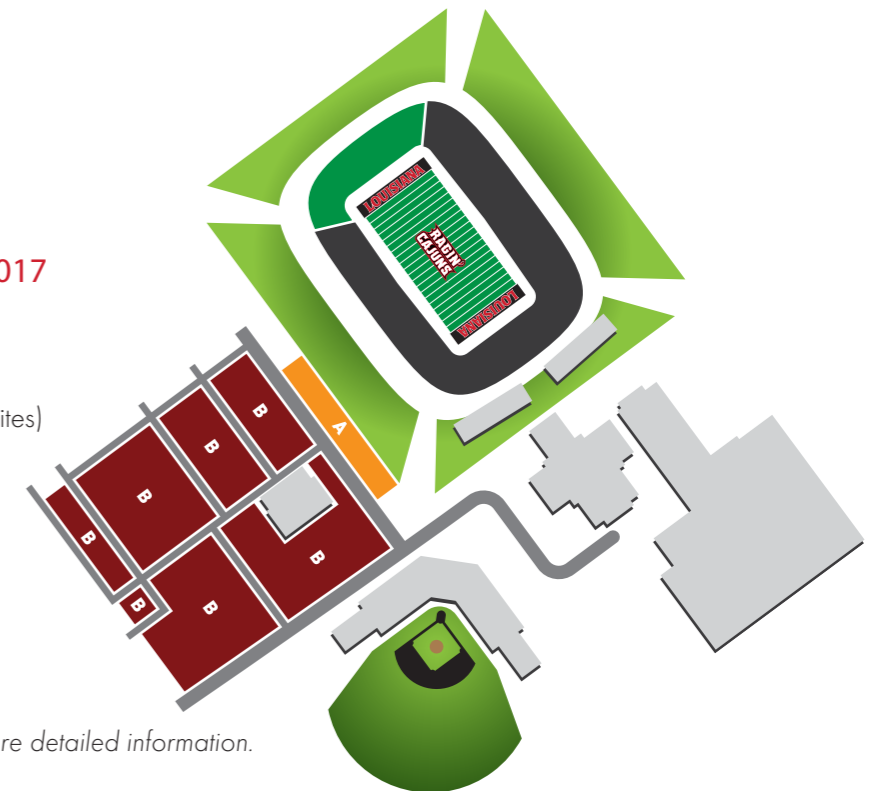

- | | |
|---------------------|------------|
| LOT A PARKING | TAILGATE 1 |
| LOT B PARKING | TAILGATE 2 |
| LOT C PARKING | TAILGATE 3 |
| LOT D PARKING | TAILGATE 4 |
| LOT A/B/C/D PARKING | TAILGATE 5 |
| HANDICAP PARKING | TAILGATE 6 |
| RV PARKING | |

Learn more at: MyRCAF.org

*See Priority Points benefits chart for more detailed information.

Priority Basketball Parking (2017-18 Season)*

- Lot A:** AD's Circle (\$5K-\$9,999)
Louisiana Classics (\$10K-\$19,999)
Vermilion (\$20K+)
- Lot C:** All Cajun (\$1K-\$2,499)
All American (\$2.5K-\$4,999)
AD's Circle (\$5K-\$9,999)
- Lot D:** Coaches' Staff (\$250-\$499)
All Conference (\$500-\$999)
All Cajun (\$1K-\$2,499)

- LOT A PARKING
- LOT B PARKING
- LOT C PARKING

Priority Baseball Parking (2017 Season)*

- Lot A:** (Stadium Suites and Patio Suites)
- Lot B:** (RCAF Annual Fund \$250+)

- LOT A PARKING
- LOT B PARKING

*See Priority Points benefits chart for more detailed information.