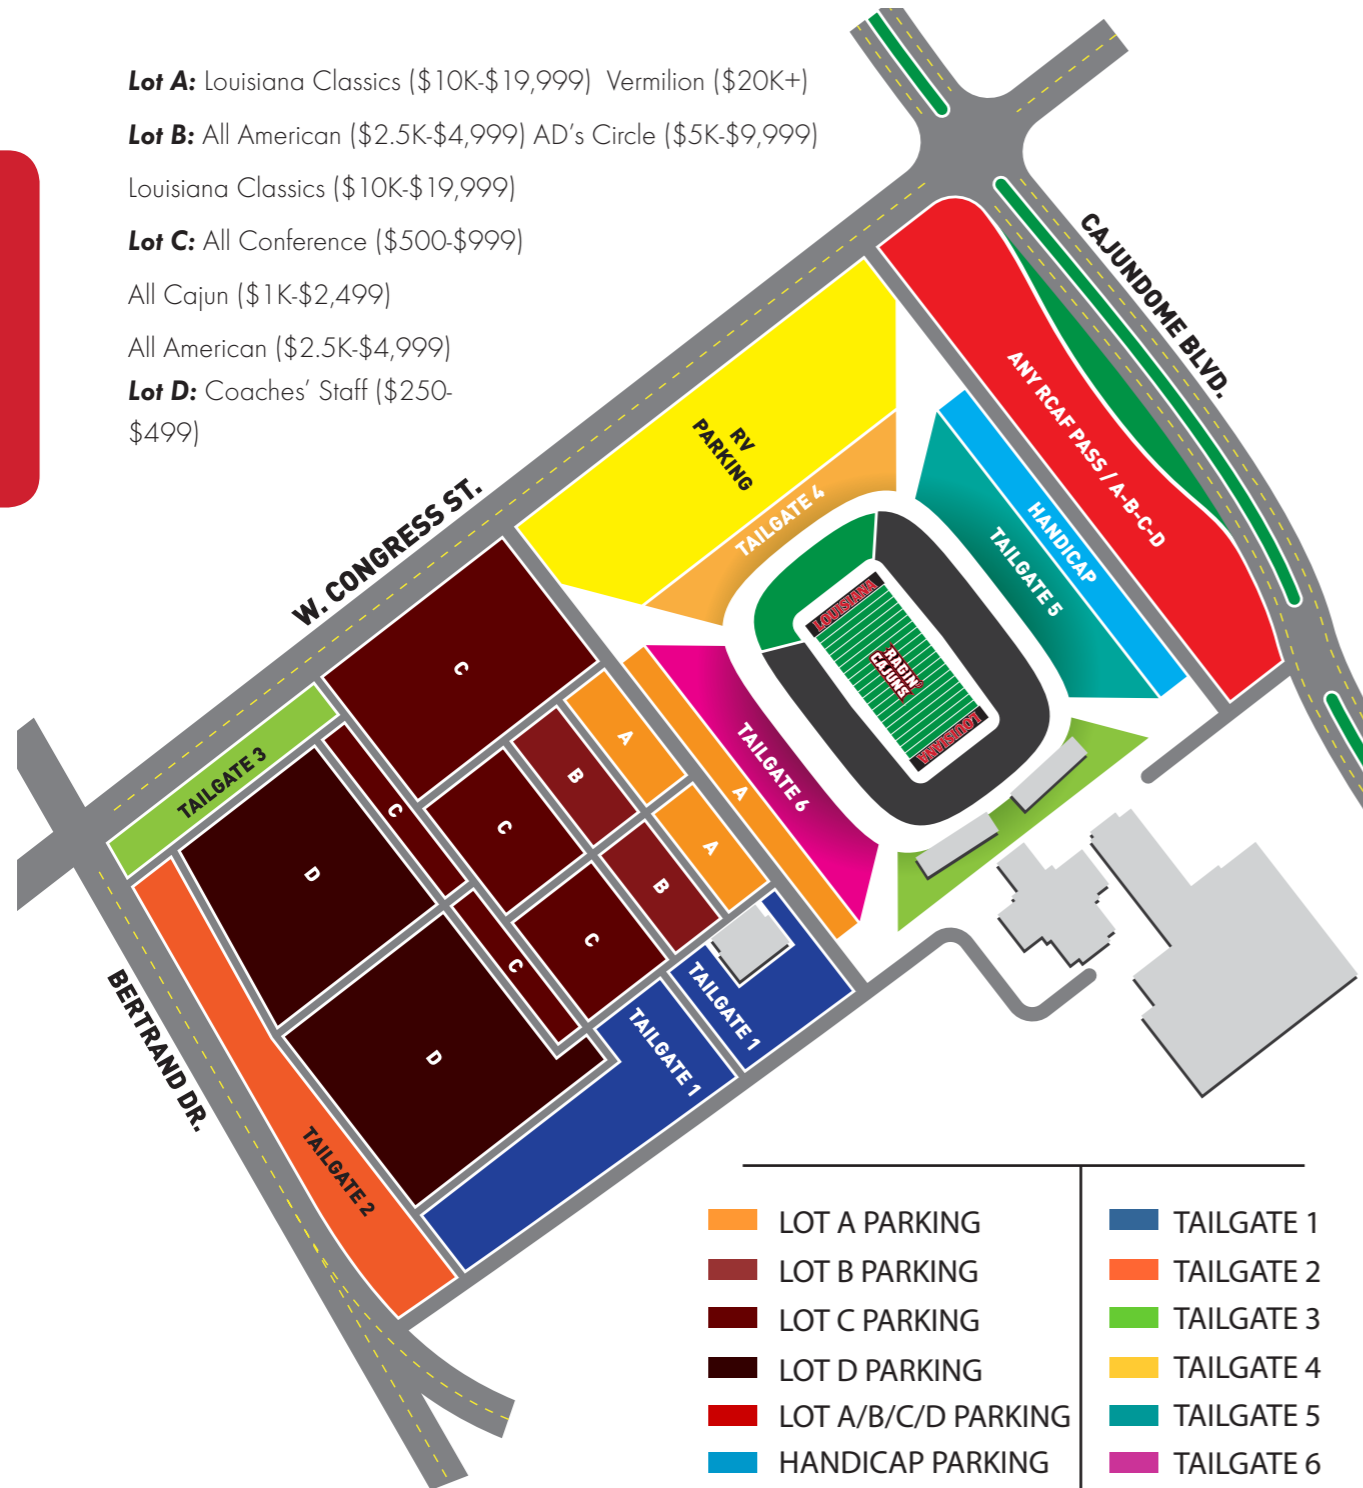

PARKING MAPS

Priority Football Parking (2017 Season)*

- Lot A:** Louisiana Classics (\$10K-\$19,999) Vermilion (\$20K+)
- Lot B:** All American (\$2.5K-\$4,999) AD's Circle (\$5K-\$9,999)
Louisiana Classics (\$10K-\$19,999)
- Lot C:** All Conference (\$500-\$999)
All Cajun (\$1K-\$2,499)
All American (\$2.5K-\$4,999)
- Lot D:** Coaches' Staff (\$250-\$499)

- | | |
|---------------------|------------|
| LOT A PARKING | TAILGATE 1 |
| LOT B PARKING | TAILGATE 2 |
| LOT C PARKING | TAILGATE 3 |
| LOT D PARKING | TAILGATE 4 |
| LOT A/B/C/D PARKING | TAILGATE 5 |
| HANDICAP PARKING | TAILGATE 6 |
| RV PARKING | |

Learn more at: MyRCAF.org

*See Priority Points benefits chart for more detailed information.

Priority Basketball Parking (2017-18 Season)*

- Lot A:** AD's Circle (\$5K-\$9,999)
Louisiana Classics (\$10K-\$19,999)
Vermilion (\$20K+)
- Lot C:** All Cajun (\$1K-\$2,499)
All American (\$2.5K-\$4,999)
AD's Circle (\$5K-\$9,999)
- Lot D:** Coaches' Staff (\$250-\$499)
All Conference (\$500-\$999)
All Cajun (\$1K-\$2,499)

- LOT A PARKING
- LOT B PARKING
- LOT C PARKING

Priority Baseball Parking (2017 Season)*

- Lot A:** (Stadium Suites and Patio Suites)
- Lot B:** (RCAF Annual Fund \$250+)

- LOT A PARKING
- LOT B PARKING

*See Priority Points benefits chart for more detailed information.