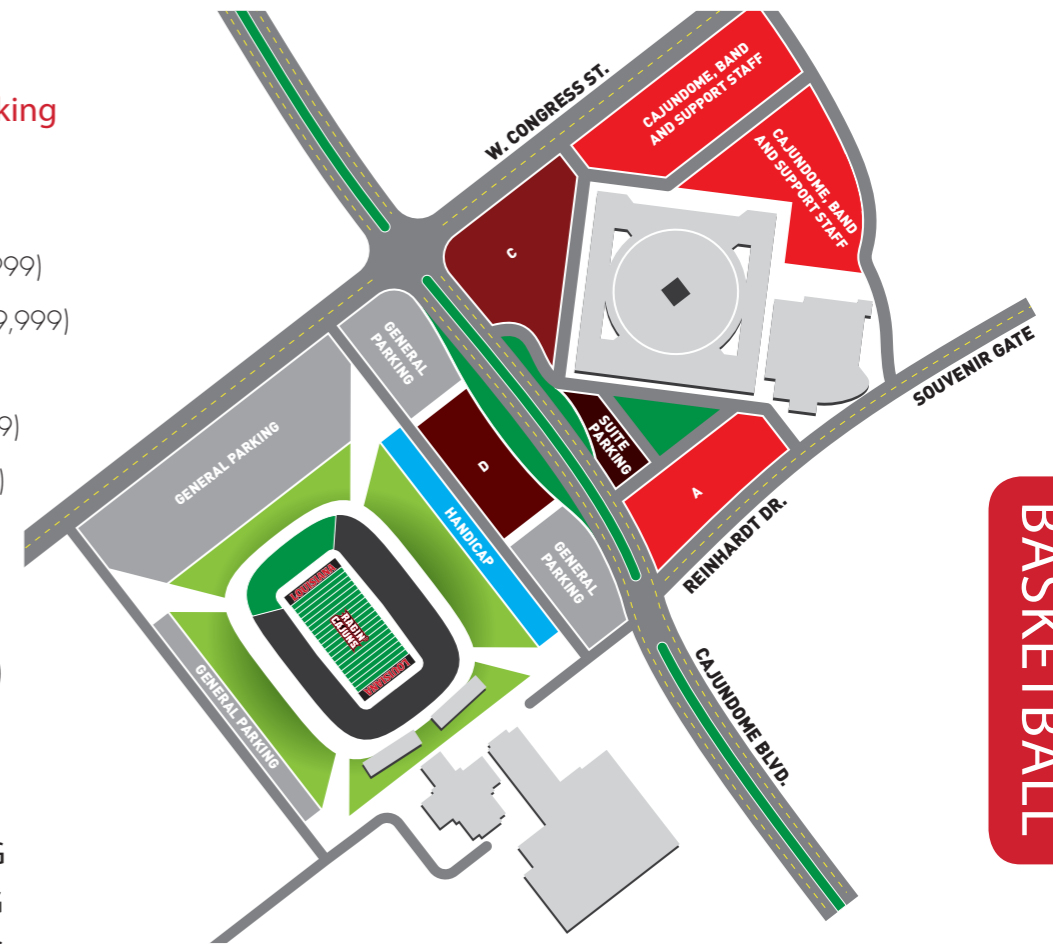

PARKING MAPS

Priority Football Parking (2017 Season)*

- Lot A:** Louisiana Classics (\$10K-\$19,999) Vermilion (\$20K+)
- Lot B:** All American (\$2.5K-\$4,999) AD's Circle (\$5K-\$9,999)
Louisiana Classics (\$10K-\$19,999)
- Lot C:** All Conference (\$500-\$999)
All Cajun (\$1K-\$2,499)
All American (\$2.5K-\$4,999)
- Lot D:** Coaches' Staff (\$250-\$499)

- | | |
|---------------------|------------|
| LOT A PARKING | TAILGATE 1 |
| LOT B PARKING | TAILGATE 2 |
| LOT C PARKING | TAILGATE 3 |
| LOT D PARKING | TAILGATE 4 |
| LOT A/B/C/D PARKING | TAILGATE 5 |
| HANDICAP PARKING | TAILGATE 6 |
| RV PARKING | |

Learn more at: MyRCAF.org

*See Priority Points benefits chart for more detailed information.

Priority Basketball Parking (2017-18 Season)*

- Lot A:** AD's Circle (\$5K-\$9,999)
Louisiana Classics (\$10K-\$19,999)
Vermilion (\$20K+)
- Lot C:** All Cajun (\$1K-\$2,499)
All American (\$2.5K-\$4,999)
AD's Circle (\$5K-\$9,999)
- Lot D:** Coaches' Staff (\$250-\$499)
All Conference (\$500-\$999)
All Cajun (\$1K-\$2,499)

- LOT A PARKING
- LOT B PARKING
- LOT C PARKING

Priority Baseball Parking (2017 Season)*

- Lot A:** (Stadium Suites and Patio Suites)
- Lot B:** (RCAF Annual Fund \$250+)

- LOT A PARKING
- LOT B PARKING

*See Priority Points benefits chart for more detailed information.